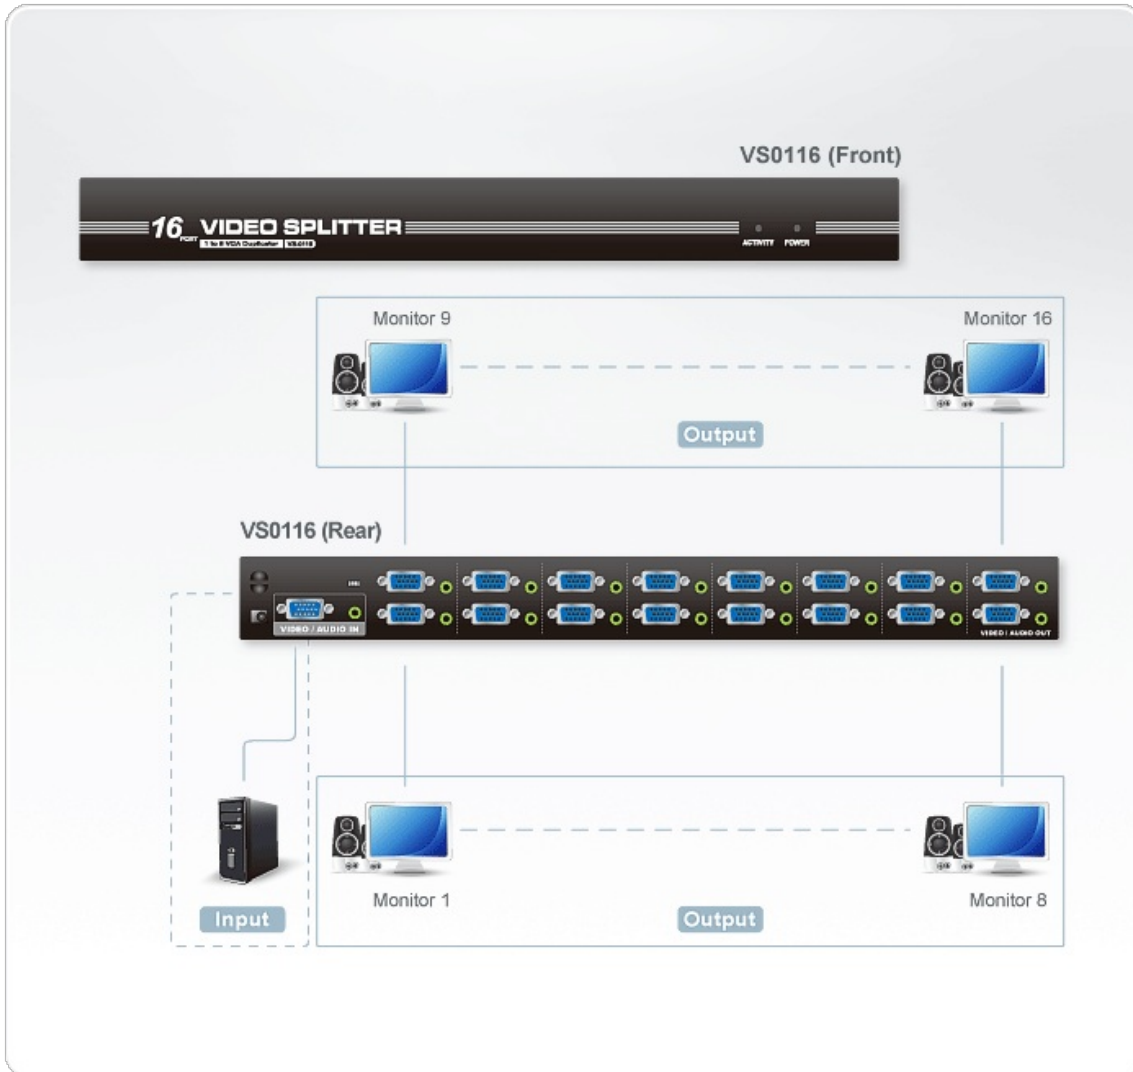

Diagram

ATEN International Co., Ltd.

3F., No.125, Sec. 2, Datong Rd., Sijhih District., New Taipei City 221, Taiwan
Phone: 886-2-8692-6789 Fax: 886-2-8692-6767
www.aten.com E-mail: marketing@aten.com

© Copyright 2015 ATEN® International Co., Ltd.
ATEN and the ATEN logo are trademarks of ATEN International Co., Ltd.
All rights reserved. All other trademarks are the property of their respective owners.