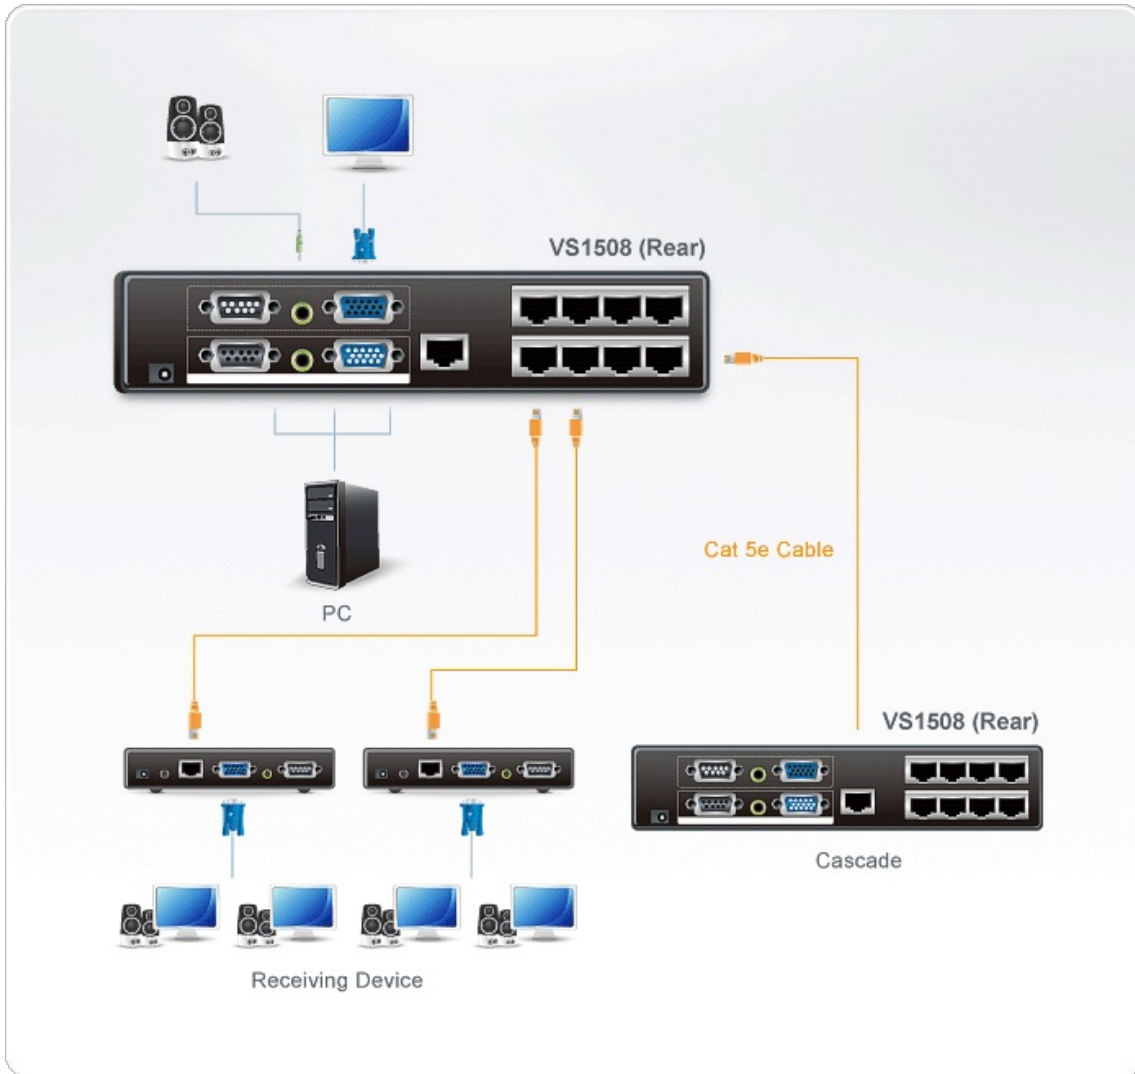

Diagram

ATEN International Co., Ltd.

3F., No.125, Sec. 2, Datong Rd., Sijhih District., New Taipei City 221, Taiwan
Phone: 886-2-8692-6789 Fax: 886-2-8692-6767
www.aten.com E-mail: marketing@aten.com

© Copyright 2015 ATEN® International Co., Ltd.
ATEN and the ATEN logo are trademarks of ATEN International Co., Ltd.
All rights reserved. All other trademarks are the property of their
respective owners.