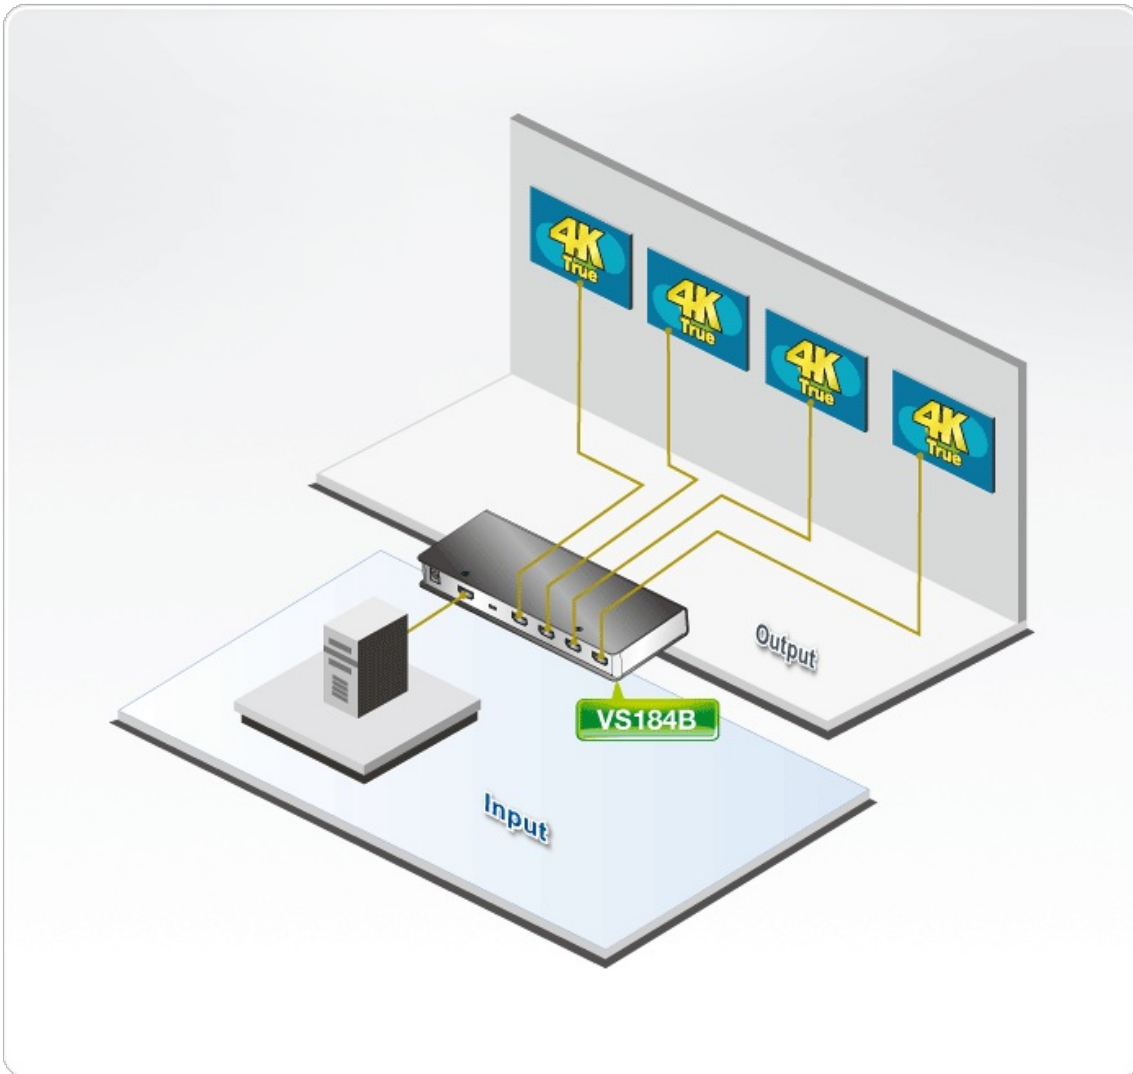

Diagram

ATEN International Co., Ltd.

3F., No.125, Sec. 2, Datong Rd., Sijhih District., New Taipei City 221, Taiwan
Phone: 886-2-8692-6789 Fax: 886-2-8692-6767
www.aten.com E-mail: marketing@aten.com

© Copyright 2015 ATEN® International Co., Ltd.
ATEN and the ATEN logo are trademarks of ATEN International Co., Ltd.
All rights reserved. All other trademarks are the property of their
respective owners.