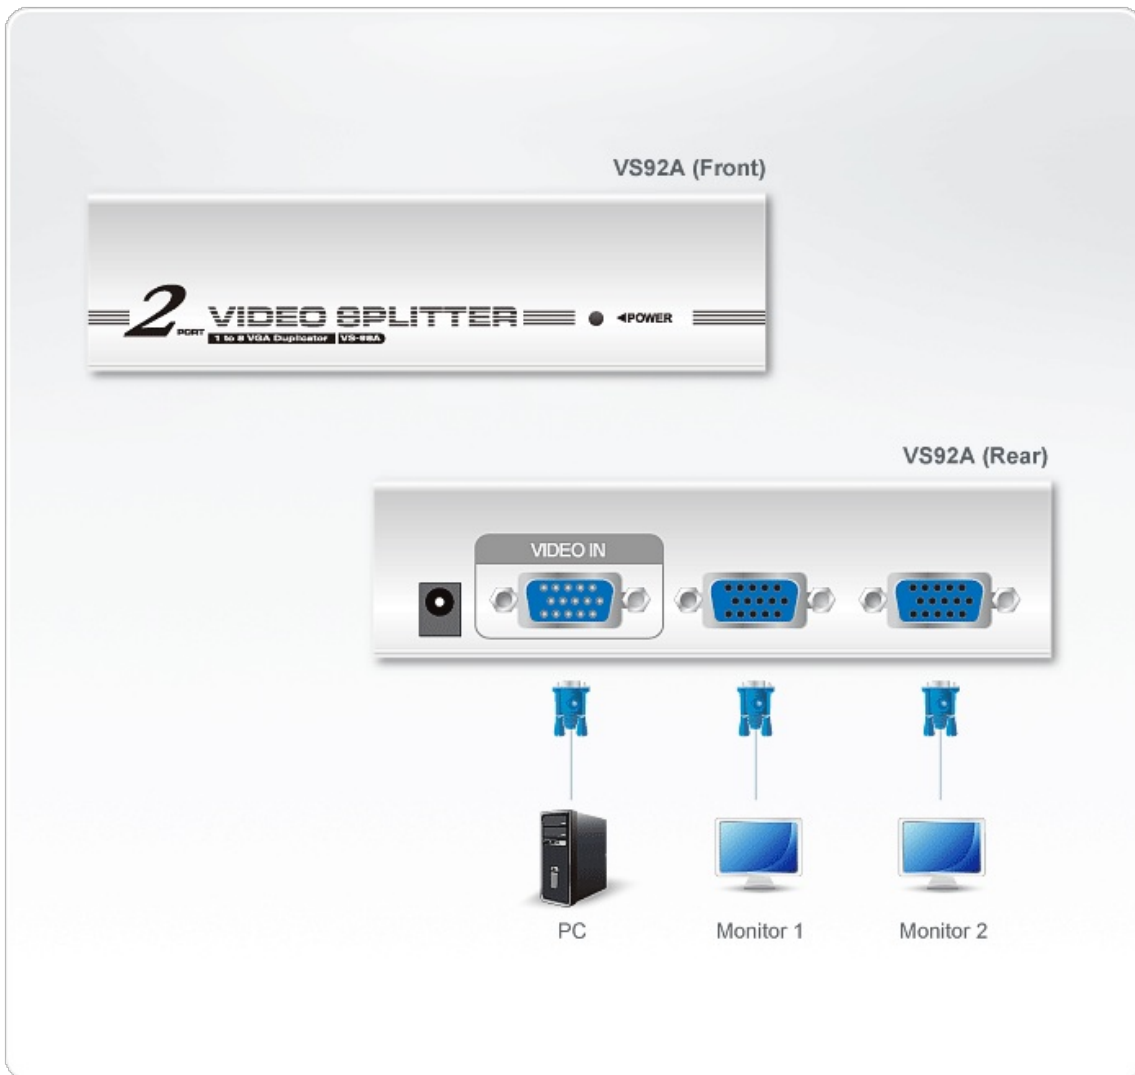

Diagram

ATEN International Co., Ltd.

3F., No.125, Sec. 2, Datong Rd., Sijhih District., New Taipei City 221, Taiwan
Phone: 886-2-8692-6789 Fax: 886-2-8692-6767
www.aten.com E-mail: marketing@aten.com

© Copyright 2015 ATEN® International Co., Ltd.
ATEN and the ATEN logo are trademarks of ATEN International Co., Ltd.
All rights reserved. All other trademarks are the property of their respective owners.