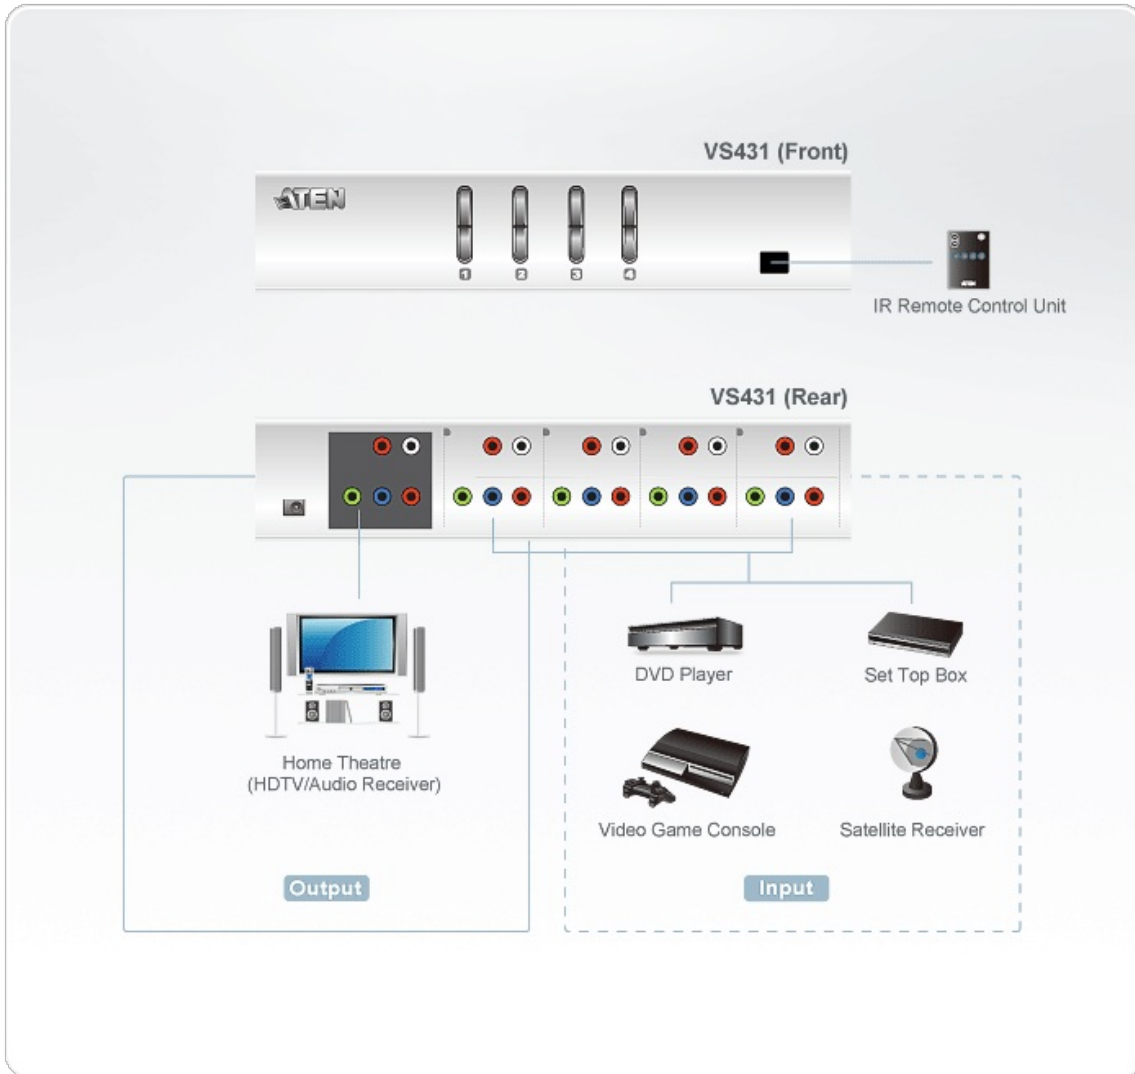

Diagram

ATEN International Co., Ltd.

3F., No.125, Sec. 2, Datong Rd., Sijhih District., New Taipei City 221, Taiwan
Phone: 886-2-8692-6789 Fax: 886-2-8692-6767
www.aten.com E-mail: marketing@aten.com

© Copyright 2015 ATEN® International Co., Ltd.
ATEN and the ATEN logo are trademarks of ATEN International Co., Ltd.
All rights reserved. All other trademarks are the property of their respective owners.