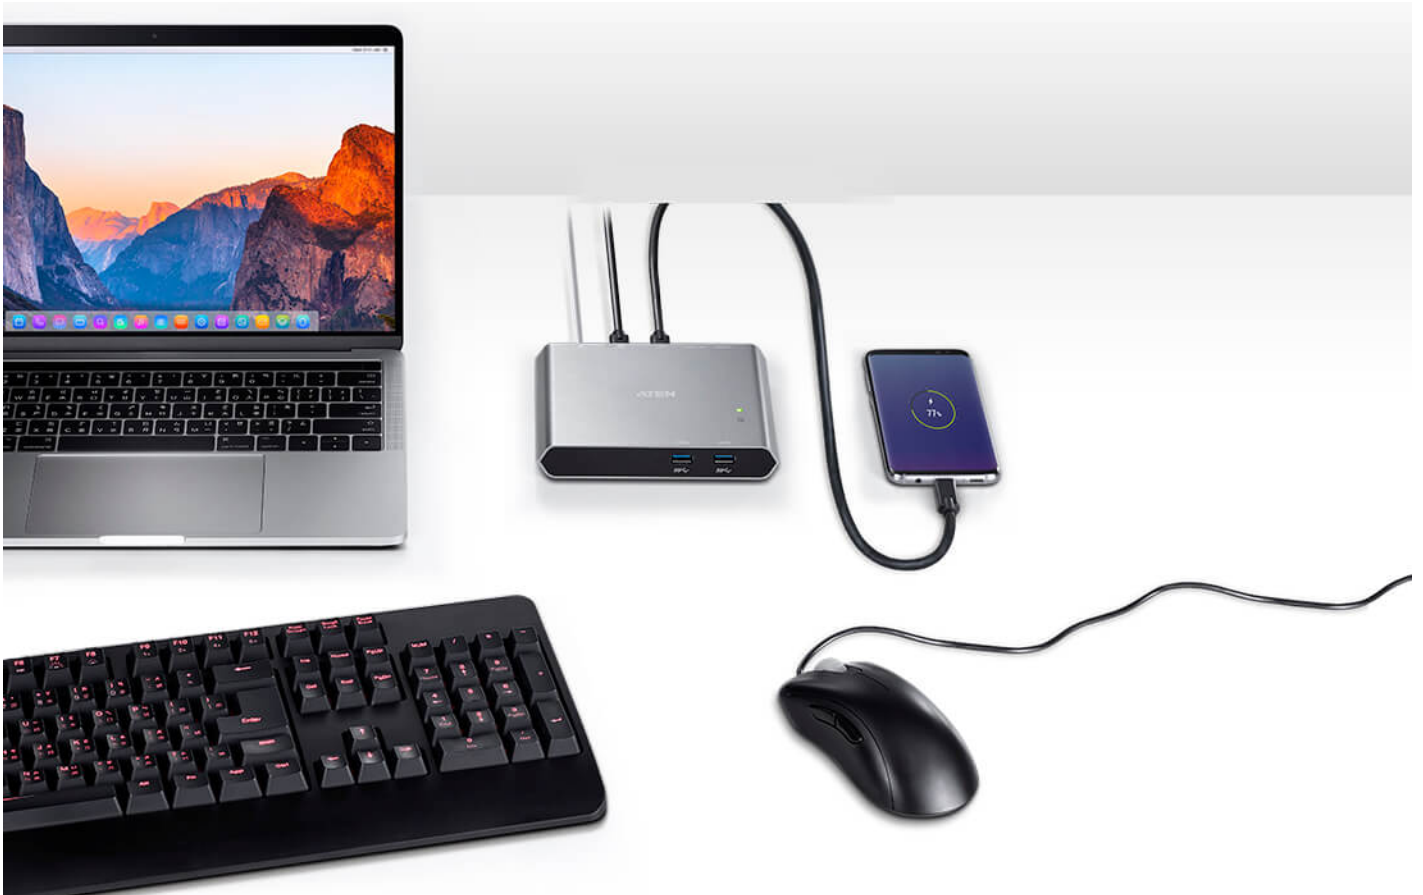

US3310

2-Port USB-C Gen 1 Dock Switch with Power Pass-through

- 
 Display Sharing
- 
 Keyboard and Mouse Sharing
- 
 Key Switch
- 
 85W PD Charging
- 
 DeX mode

US3310

2-port USB-C Dock Switch with Power Pass-through

Expand What Your Mobile Device Can Do

No more dealing with plugging and unplugging. Dock your USB-C smartphone, iPad Pro, and laptop, or two USB-C laptops, to US3310 and share a display and peripherals.* Use only one set of display, keyboard, and mouse to seamlessly control two systems and save desk space. Put the remote port selector in the most convenient place or even hide it under your desk for quick switching.

Extend the Desktop Environment to your Phone

Nowadays a smartphone can act like a PC. Use your smartphone to work, watch, and play on the go. Once back to the office or

home you can connect it with US3310 to build a workstation in Samsung DeX mode for multitasking, and switch to a laptop once you have heavy tasks to do.

Features

The US3310, 2-port USB-C Dock Switch with Power Pass-through, features the combination of a multiport dock and allows one button switching between two sources – laptop and Android smart phone. Use only one set of display, keyboard, and mouse to seamlessly control two different systems and save desk space. With the remote port selector, you can put it on the most convenient place or hide it under the desk to do the quick switching.