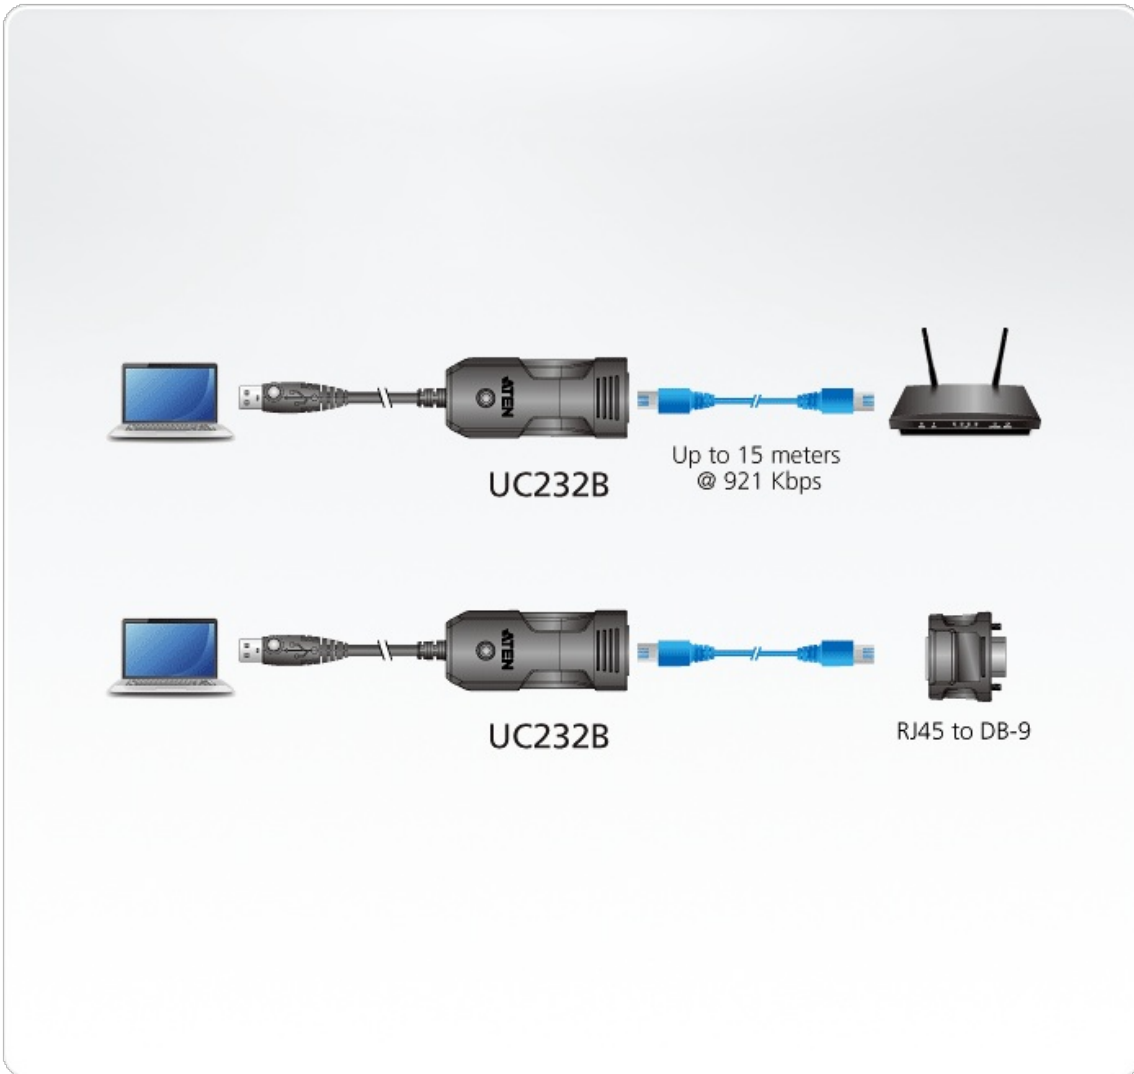

Diagram

ATEN International Co., Ltd.

3F., No.125, Sec. 2, Datong Rd., Sijhih District., New Taipei City 221, Taiwan
Phone: 886-2-8692-6789 Fax: 886-2-8692-6767
www.aten.com E-mail: marketing@aten.com

© Copyright 2015 ATEN® International Co., Ltd.
ATEN and the ATEN logo are trademarks of ATEN International Co., Ltd.
All rights reserved. All other trademarks are the property of their respective owners.