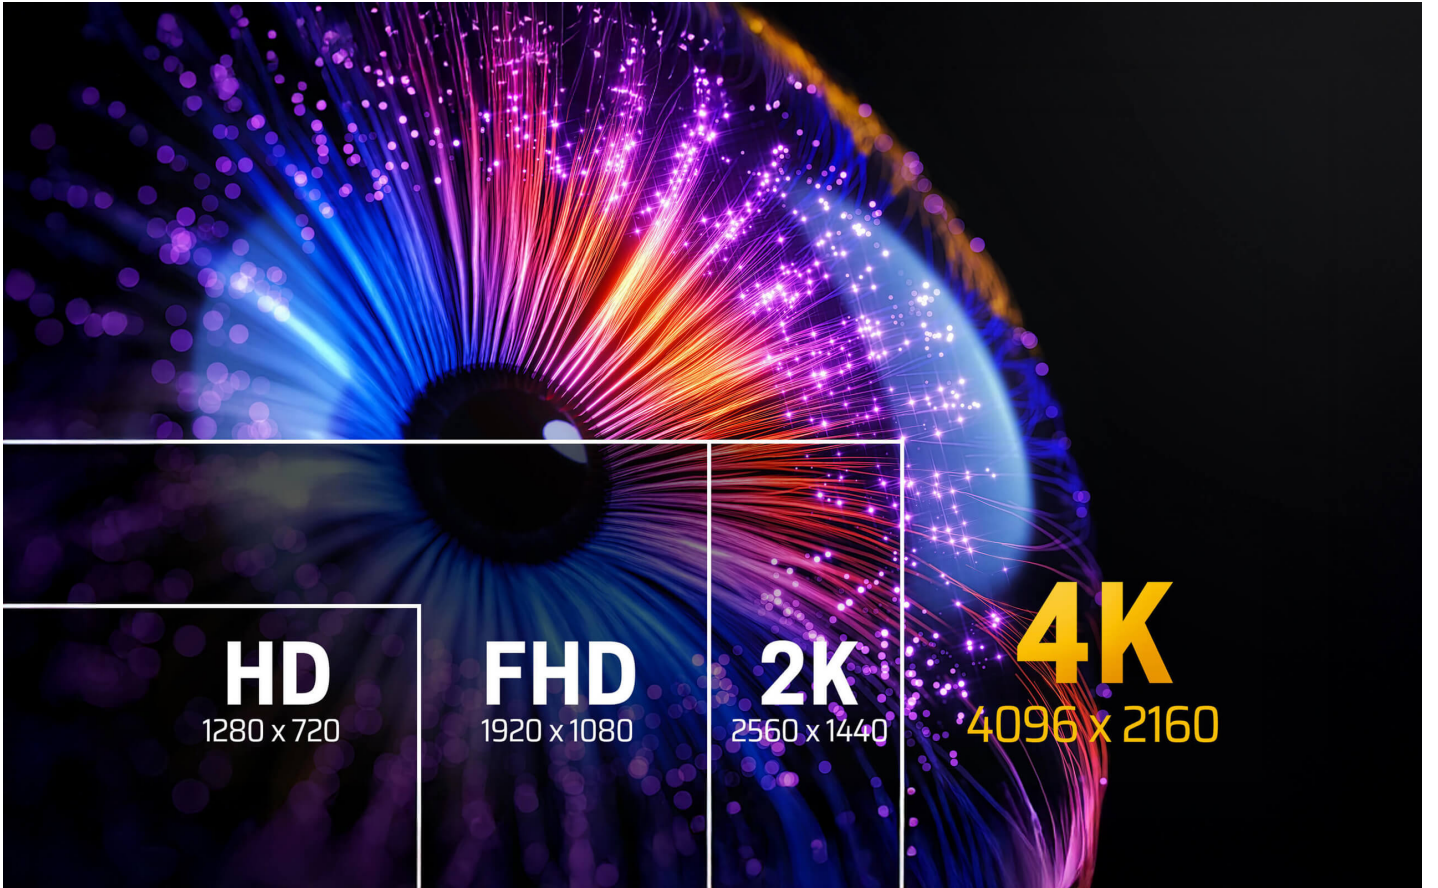

## High Speed True 4K HDMI Cable with Ethernet

HDMI 2.0 / 4K TRUE HDR / 18 Gbps / HDCP 2.2 / 21:9 Aspect Ratio / 90° Bend radius

Stunning 4K Clarity with HDR Enhancement

Featuring True 4K visual clarity, the addition of HDR further delivers stunning video quality by enhancing brightness, contrast, and color range for more vibrant and vivid images.

---

**Captivating Cinematic Audio-Visual Mastery**

- Up to 32 channels for an ultimate surround sound experience
- 1536 kHz audio sample rate for realistic audio presentation
- Ultra-wide 21:9 aspect ratio for cinema-level video experience