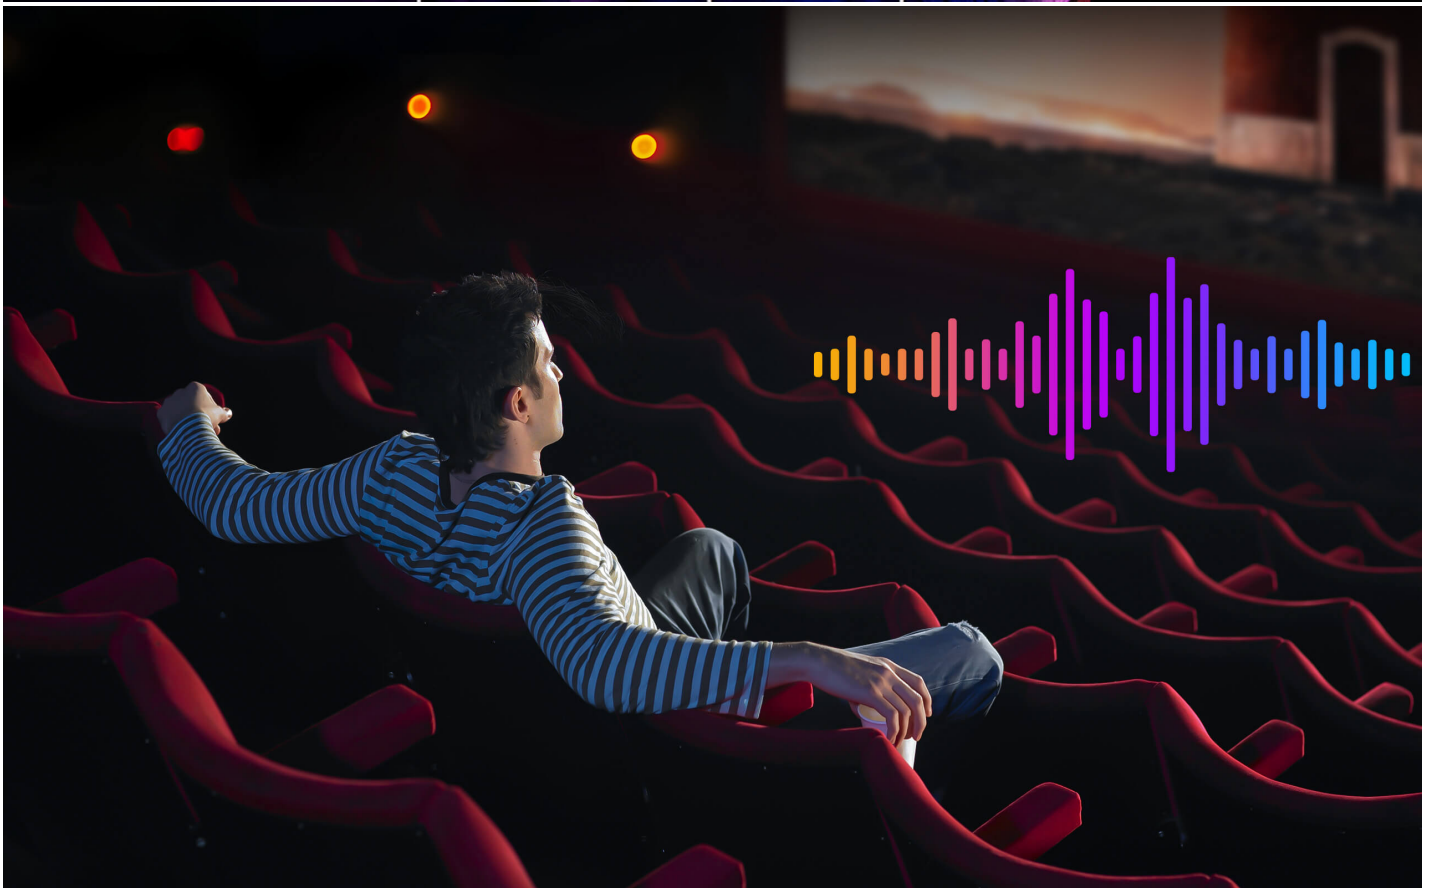

---

**Captivating Cinematic Audio-Visual Mastery**

- Up to 32 channels for an ultimate surround sound experience
- 1536 kHz audio sample rate for realistic audio presentation
- Ultra-wide 21:9 aspect ratio for cinema-level video experience

**Dive In Like You're Living It!**

Have all the fun in a more engaging game with sharp images, multi-perspective views, reduced motion blur and enhanced smoothness for a more immersive 3D gaming experience.