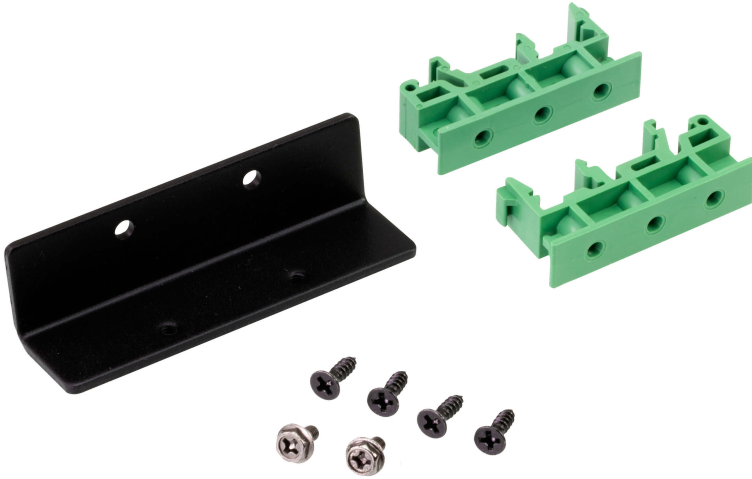

2X-051G

DIN rail mount kit

For the convenience of your installation, ATEN offers various mounting kits that allow you to install the secure device server on the rack. Please refer to the Compatible Products information below for further information.