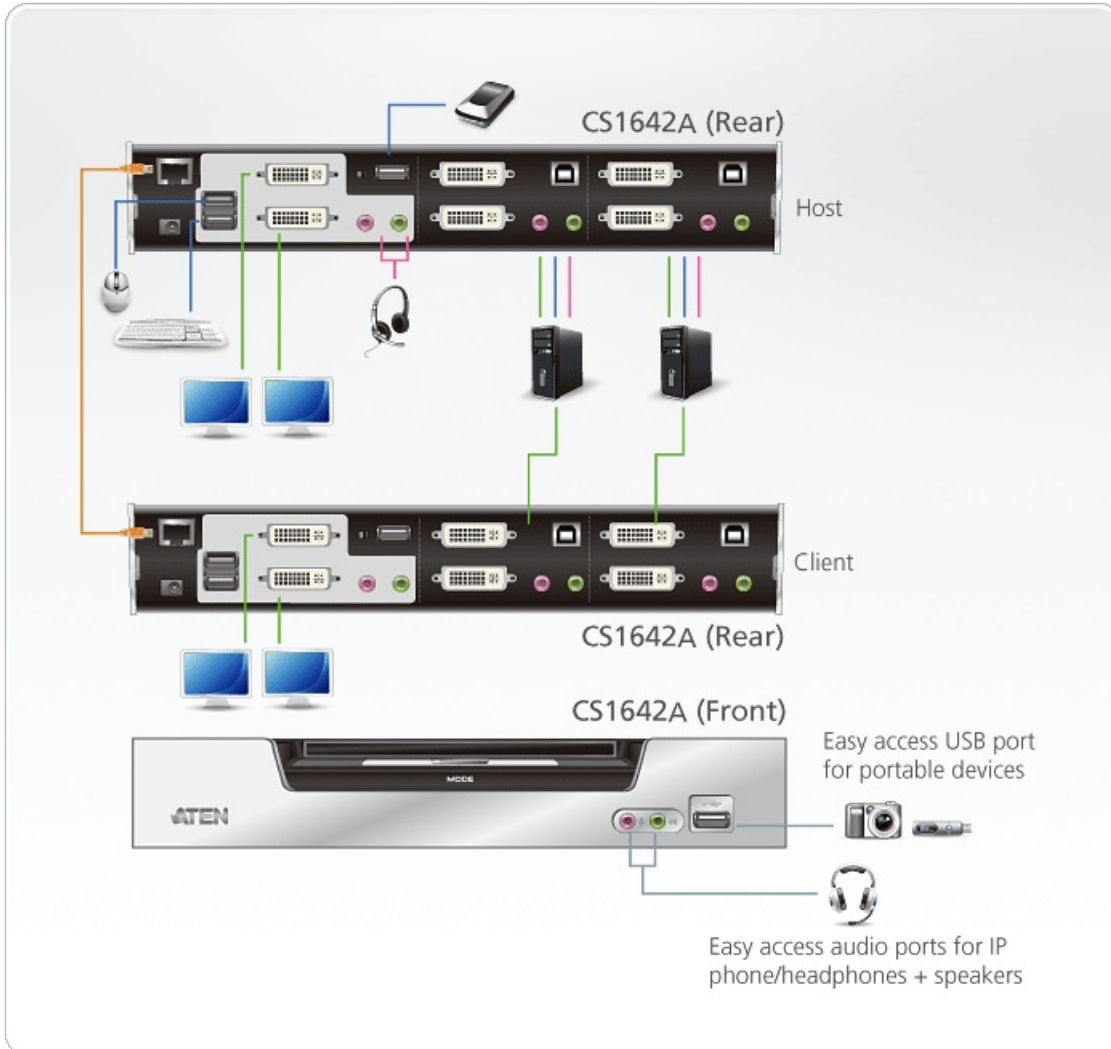

Note	For some of rack mount products, please note that the standard physical dimensions of WxDxH are expressed using a LxWxH format.

Diagram

ATEN International Co., Ltd.

3F, No.125, Sec. 2, Datong Rd., Sijhih District., New Taipei City 221, Taiwan
Phone: 886-2-8692-6789 Fax: 886-2-8692-6767
www.aten.com E-mail: marketing@aten.com

© Copyright 2015 ATEN® International Co., Ltd. ATEN and the ATEN logo are trademarks of ATEN International Co., Ltd. All rights reserved. All other trademarks are the property of their respective owners.