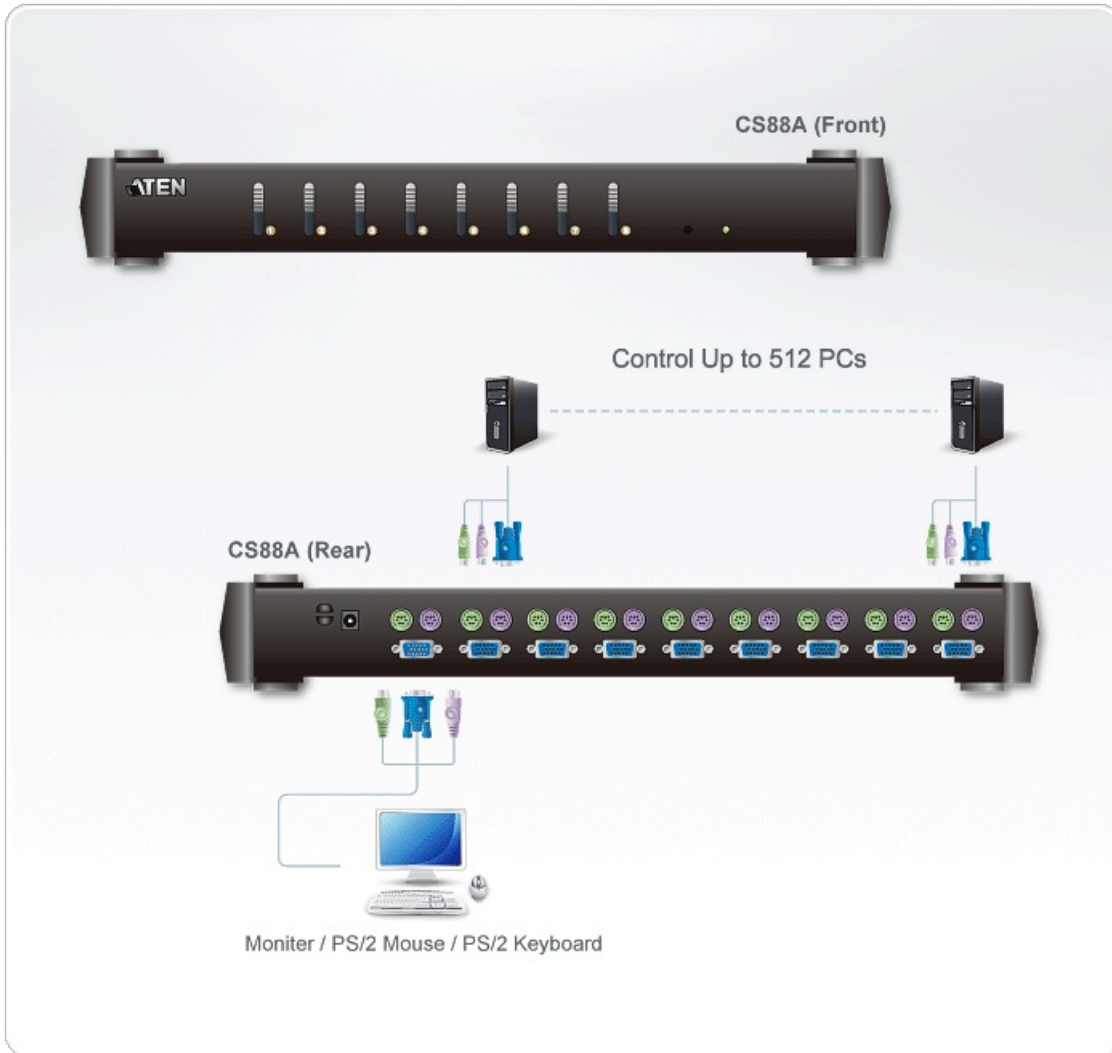

Diagram

ATEN International Co., Ltd.

3F., No.125, Sec. 2, Datong Rd., Sijhih District., New Taipei City 221, Taiwan
Phone: 886-2-8692-6789 Fax: 886-2-8692-6767
www.aten.com E-mail: marketing@aten.com

© Copyright 2015 ATEN® International Co., Ltd.
ATEN and the ATEN logo are trademarks of ATEN International Co., Ltd.
All rights reserved. All other trademarks are the property of their
respective owners.