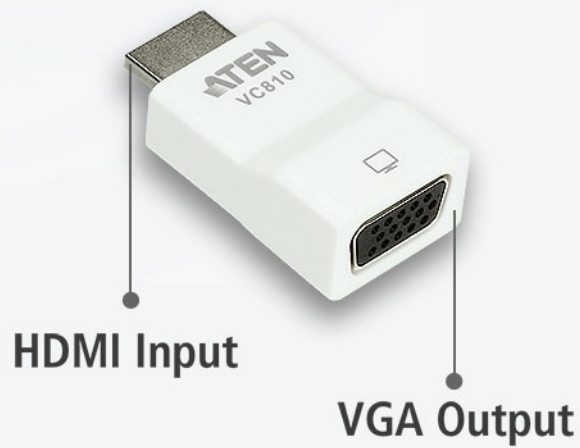

## VC810

HDMI to VGA Adapter

# HDMI to VGA Adapter

**Plug-n-Play**

No installation software or drivers required. The VC810 is the perfect solution for connecting HDMI inputs to VGA output displays.

**Superior Video Resolution**

Supports resolutions up to 1920 x 1200 and 1080p, as well as widescreen formats, making it highly compatible across devices.

#### Ultra Mini

The unique ultra-mini design of VC810 makes it super portable, easy to connect, and convenient to use.

[Talk to Our Experts](#)

If you prefer to have ATEN contact you, please complete the form and a representative will be in touch with you shortly