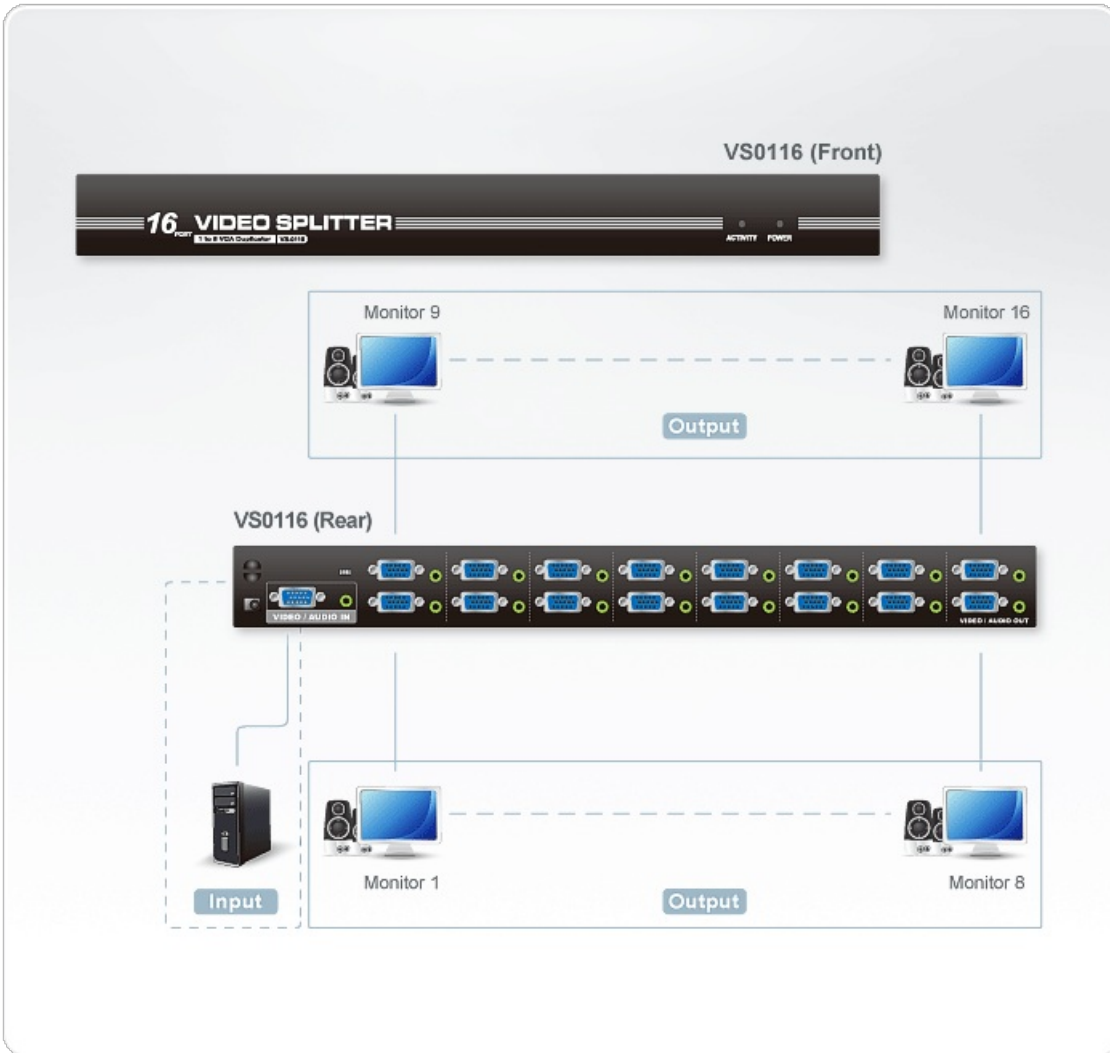

Diagram

ATEN International Co., Ltd.

3F., No.125, Sec. 2, Datong Rd., Sijhih District., New Taipei City 221, Taiwan
Phone: 886-2-8692-6789 Fax: 886-2-8692-6767
www.aten.com E-mail: marketing@aten.com

© Copyright 2015 ATEN® International Co., Ltd.
ATEN and the ATEN logo are trademarks of ATEN International Co., Ltd.
All rights reserved. All other trademarks are the property of their
respective owners.