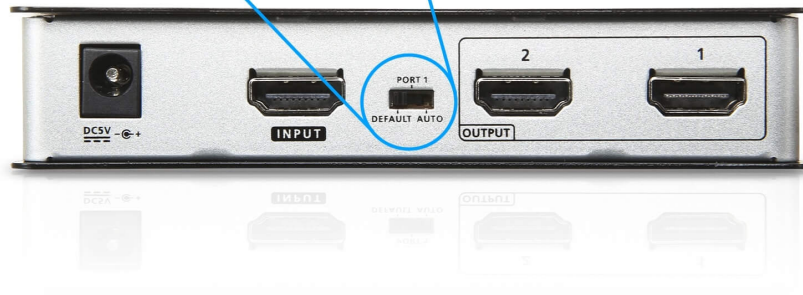

Applications

The video splitter is ideal for applications that require seamless distribution of pristine audiovisual content across multiple displays, ensuring a stunning viewing experience in any AV setup.

- 1.
- 2.
- 3.
- 4.
- 5.