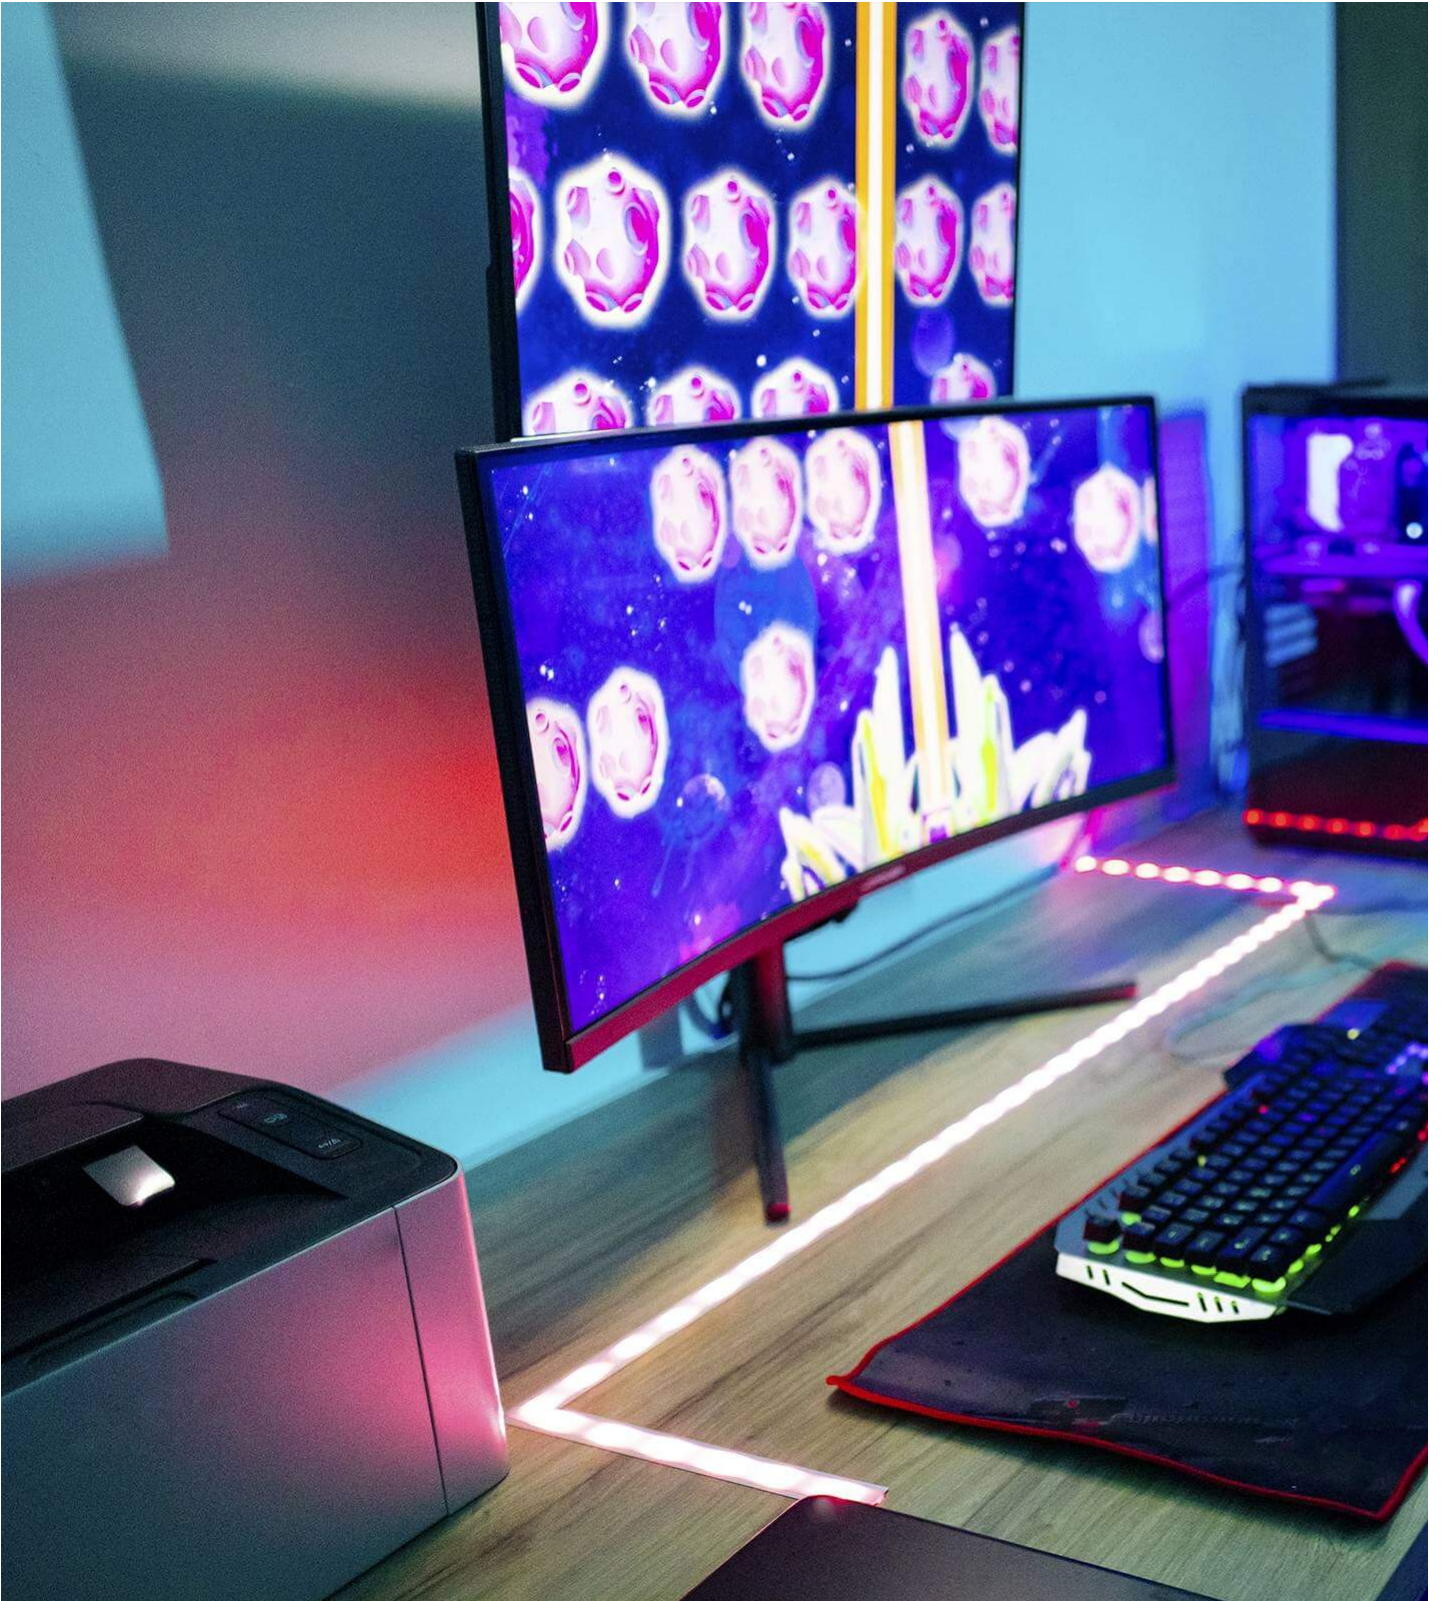

Live Game Streaming

[Previous](#) [Next](#)

Commitment to Best Quality

Each product is rigorously tested under diverse environmental conditions to ensure high-quality, reliable, and cost-effective performance for our customers.