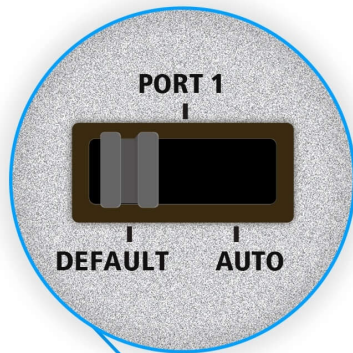

VS182B

2-Port True 4K HDMI Splitter

Double the True 4K Brilliance on Dual Displays

VS182B 2-Port True 4K HDMI Video Splitter

The VS182B is a 2-port video splitter that delivers True 4K audiovisual content from a single HDMI source to two HDMI displays simultaneously. It's an ideal addition to any AV setup where consistent, high-definition content sharing is essential – such as in home entertainment systems, SOHO studios, meeting rooms, classrooms, and more.

One Source, Dual Video Distribution

The video splitter accepts input from an HDMI device – such as a PC, laptop, media player, and more – and streams the AV content to up to two HDMI-enabled displays, making it suitable for both consumer and professional applications.

True 4K Visual Clarity

The VS182B delivers stunning video quality with crystal-clear detail at resolutions up to True 4K (4096x2160 / 3840x2160 @ 60Hz, 4:4:4).

Flexible Long-Distance Cabling

The VS182B allows flexible cabling with connections to an HDMI source and to each HDMI display of up to 5 meters in length, delivering data rates of up to 18 Gbps.

No More Blank Screens

Featuring ATEN EDID Expert™, the video splitter offers selectable EDID settings to ensure smooth power-up and optimal video resolution across different displays.

Select from 3 EDID Settings: