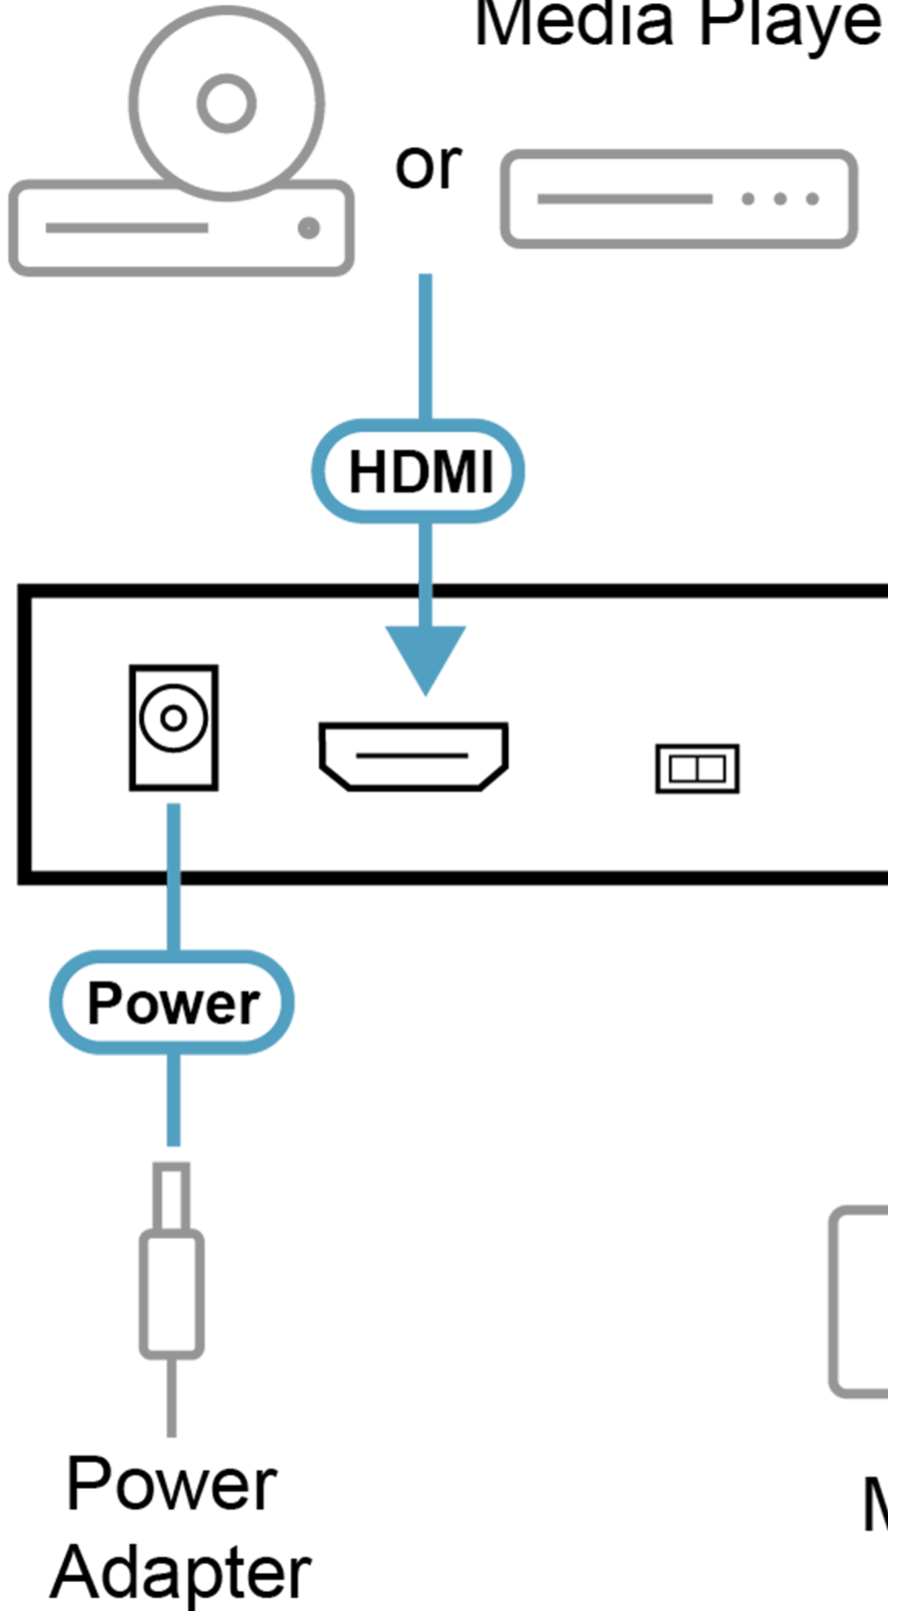

Blu-ray Player

DVD /
Media Playe