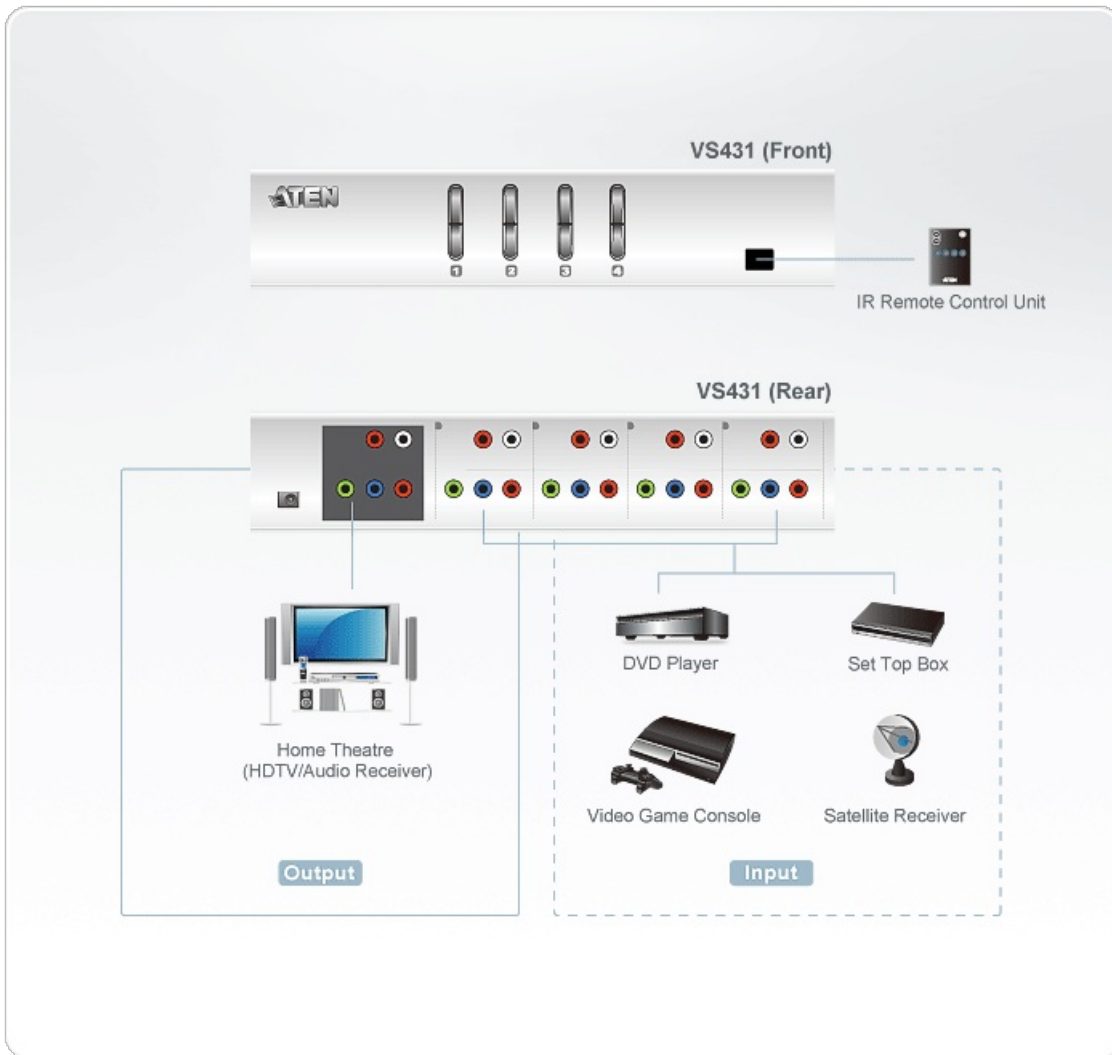

Diagram

ATEN International Co., Ltd.

3F., No.125, Sec. 2, Datong Rd., Sijhih District., New Taipei City 221, Taiwan
Phone: 886-2-8692-6789 Fax: 886-2-8692-6767
www.aten.com E-mail: marketing@aten.com

© Copyright 2015 ATEN® International Co., Ltd.
ATEN and the ATEN logo are trademarks of ATEN International Co., Ltd.
All rights reserved. All other trademarks are the property of their respective owners.