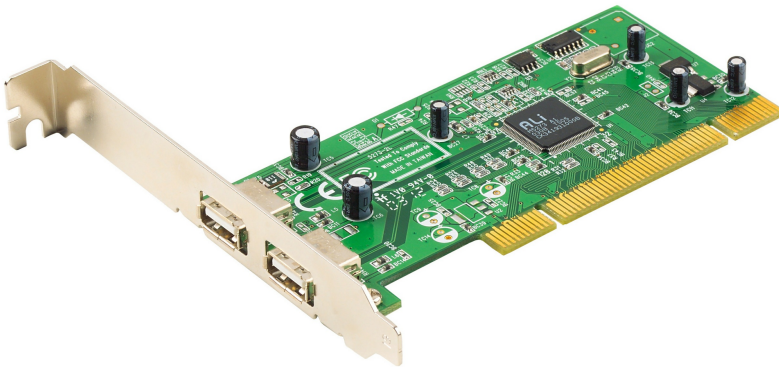

IC220U

2-Port USB 2.0 PCI Card

IC220U is a PCI card with 2 USB ports. It supports hot plug and PnP.

Features

- 2 port USB 2.0 PCI Card.
- Fully compliant with the USB 2.0 specification.
- Supports transfer speeds of up to 480 Mbps.
- Compatible with PC systems.
- Hot swappable.
- OS Support: Windows 2000, Windows XP, [Windows Vista](#) and Mac

Specifications

Connectors	2 x USB Type A Female (White)
USB Specification	Compliant with USB 2.0
Protection	Fuse
OS Support	Windows XP SPI Native driven
Power Consumption	3.3 V Note: <ul style="list-style-type: none"> ● The measurement in Watts indicates the typical power consumption of the device with no external loading. ● The measurement in BTU/h indicates the power consumption of the device when it is fully loaded.