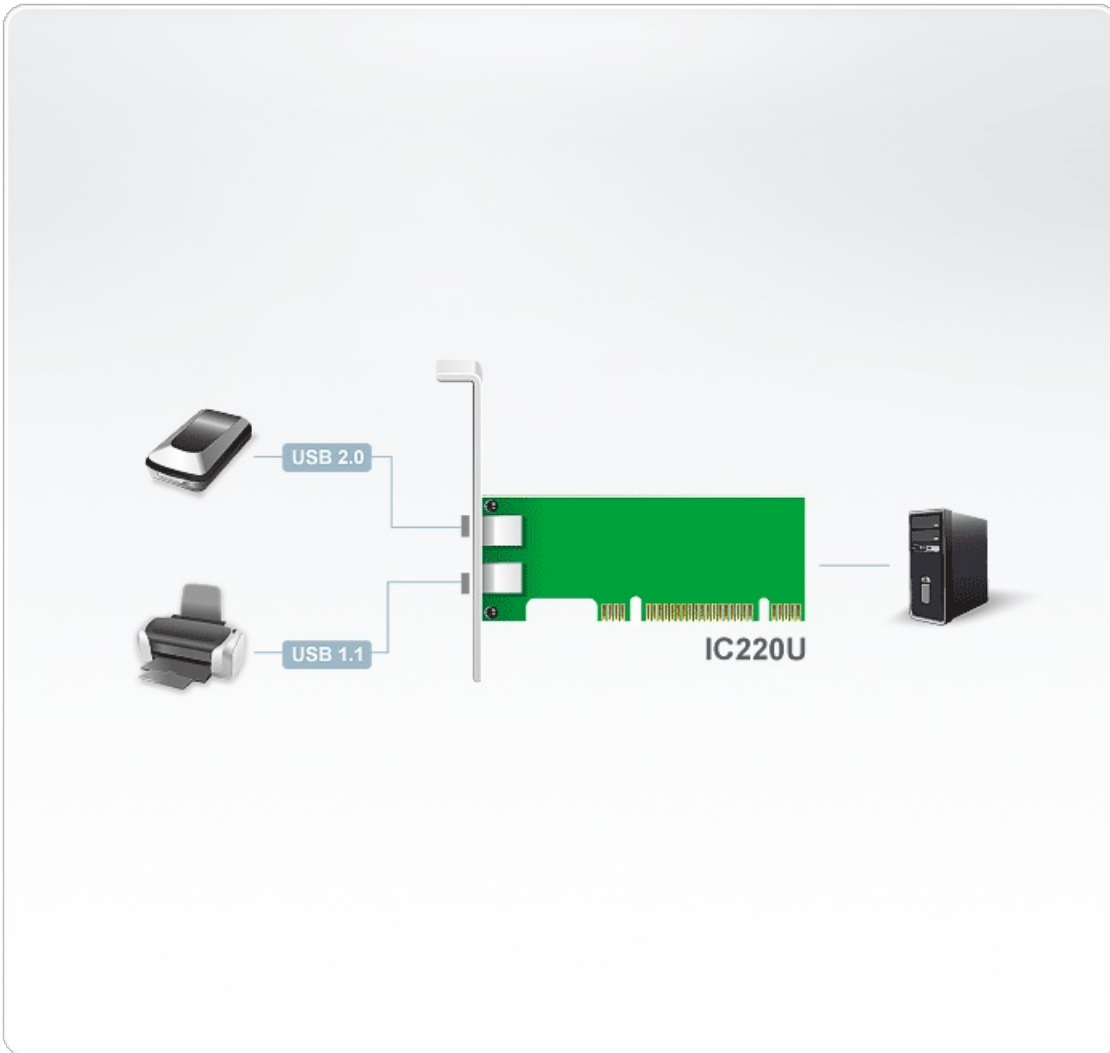

Diagram

ATEN International Co., Ltd.

3F., No.125, Sec. 2, Datong Rd., Sijhih District., New Taipei City 221, Taiwan
Phone: 886-2-8692-6789 Fax: 886-2-8692-6767
www.aten.com E-mail: marketing@aten.com

© Copyright 2015 ATEN® International Co., Ltd.
ATEN and the ATEN logo are trademarks of ATEN International Co., Ltd.
All rights reserved. All other trademarks are the property of their
respective owners.